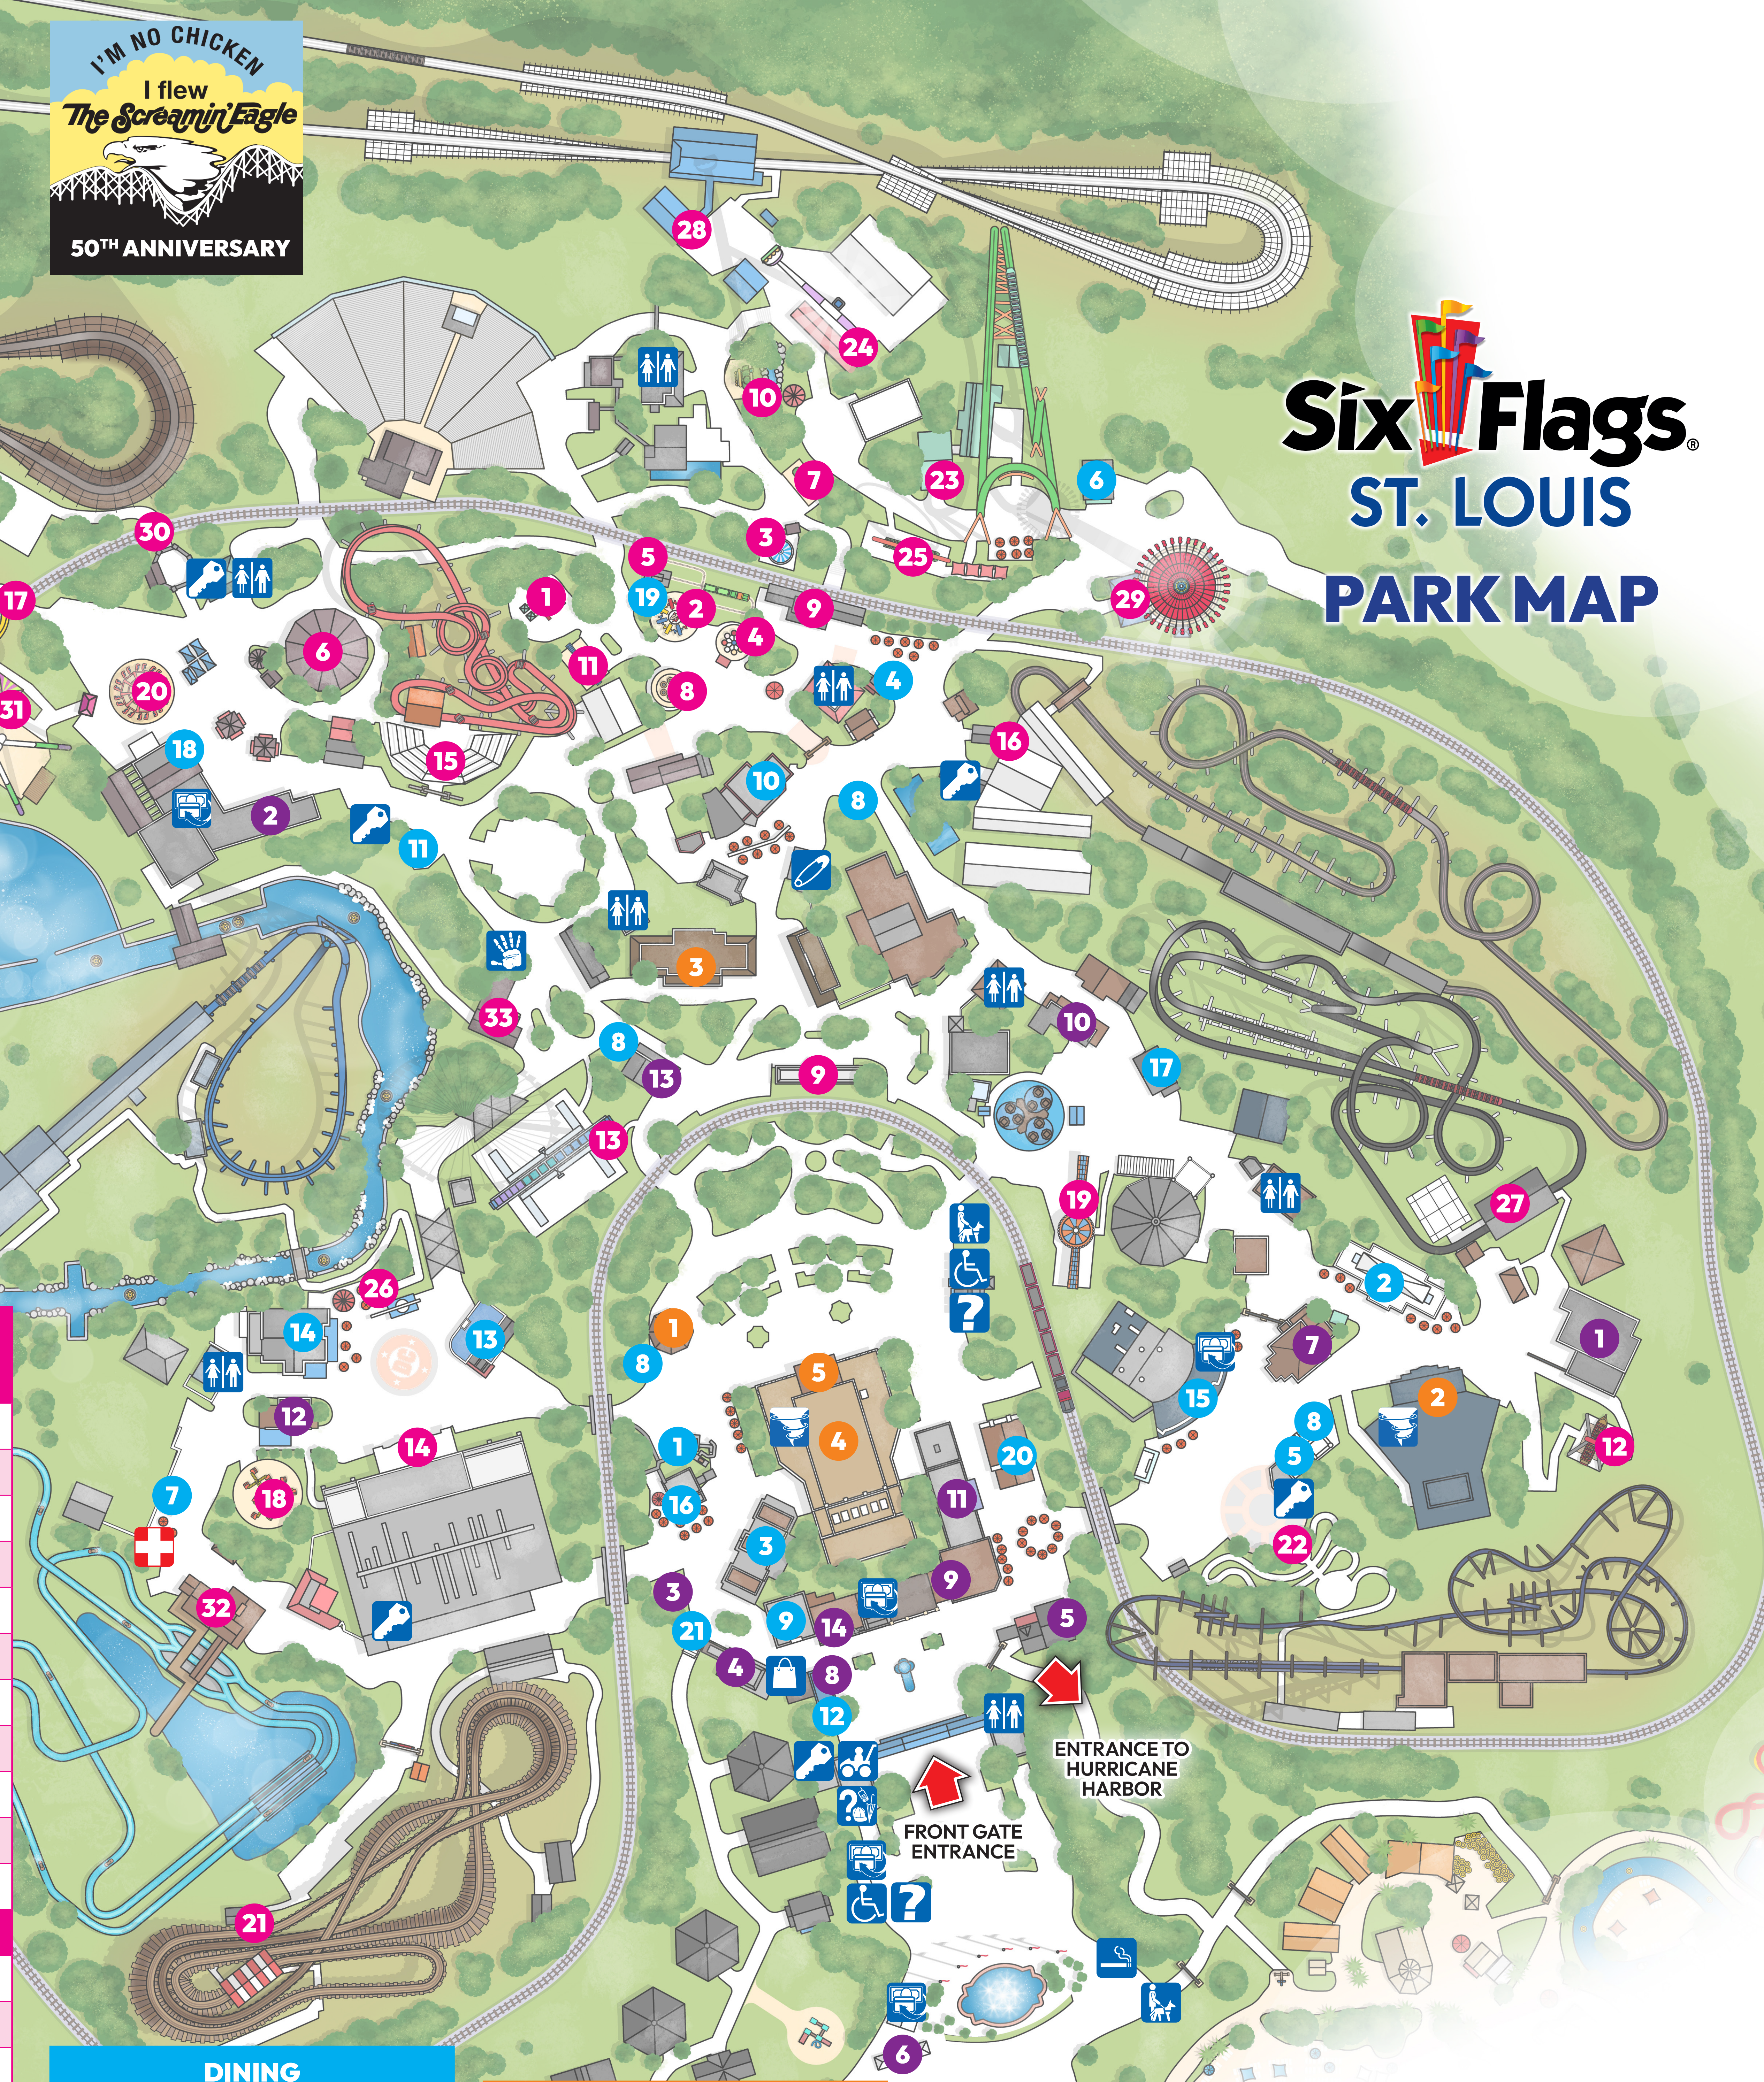

Six Flags ST. LOUIS PARK MAP

RIDES KID-SIZED THRILLS

- 1 Bugs Bunny Fort Fun
- 2 Bugs Bunny Ranger Pilots
- 3 Daffy Duck Stars on Parade
- 4 Elmer Fudd Weather Balloons
- 5 Foghorn Leghorn National Park Railway
- 6 Grand Ole' Carousel
- 7 Marvin The Martian Camp Invasion
- 8 Taz Twisters
- 9 Tommy G. Robertson Railroad
- 10 Tweety Twee House
- 11 Yosemite Sam Tugboat Tailspin

MAXIMUM THRILLS

- 21 American Thunder
- 22 BATMAN™: The Ride
- 23 Boomerang
- 24 CATWOMAN™: Whip
- 25 Fireball
- 26 MR. FREEZE™: Reverse Blast
- 27 Ninja: The Black Belt of Roller Coasters
- 28 Scream'n' Eagle 50TH ANNIVERSARY
- 29 SkyScreamer
- 30 The Boss
- 31 The Joker™: Carnival of Chaos

WATER THRILLS

- 32 Log Flume
- 33 Thunder River

DINING

- 1 1904 Classic Hot Dogs
- 2 Chop Six
- 3 Colonnades
- 4 Colonel Cobbs
- 5 BATMAN™ Cotton Candy Factory
- 6 Cotton Candy Factory North
- 7 DC™ Comics
- 8 Dippin' Dots®
- 9 First Cone
- 10 Fowl Ball
- 11 Friar Tuck's Turkey Legs
- 12 Front Gate Turkey Legs
- 13 Hero's Snacks
- 14 JB's Smoke House BBQ & Sports Bar
- 15 Johnny Rockets
- 16 Macho Nacho
- 17 Outpost Snacks
- 18 Primo's Pizzeria
- 19 Tree House Treats
- 20 World's Best Funnel Cakes
- 21 World's Fair Catering Grove

THEATRES & ENTERTAINMENT

- 1 Character Corner
- 2 Empire Theatre
- 3 Miss Kitty's Saloon
- 4 The Palace Theatre
- 5 The Palace Theatre Porch

SHOPPING & GAMES

- 1 Axis Games
- 2 Britannia Games
- 3 Caricature Artists
- 4 Coaster Candy
- 5 Flags
- 6 Front Gate Gifts
- 7 Hollywood Studio Store
- 8 Laclede's Mart
- 9 Looney Tunes™ Main Street Market
- 10 Marquette's Market
- 11 Studio 6F
- 12 Super Heroes vs. Villains
- 13 Thrillseekers
- 14 World's Fair Fudgery